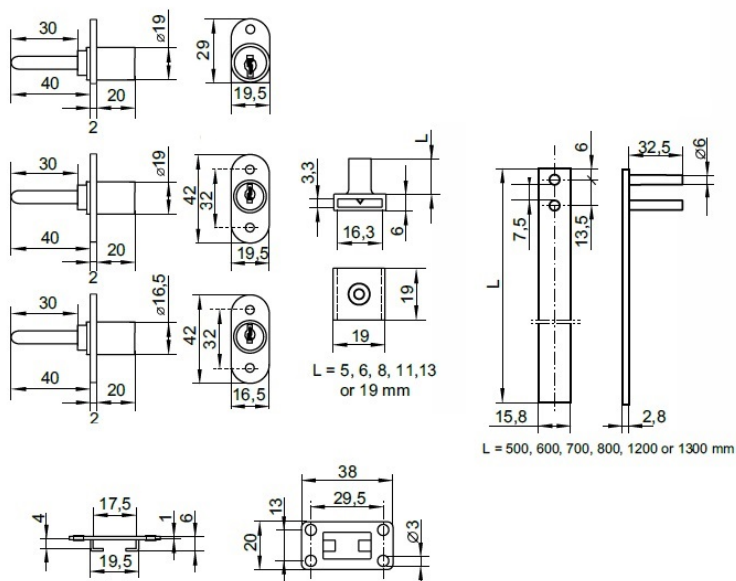

## Description:

Cent. Lock 1018/500mm, NPL,  $\phi 19 \times 20$ mm, 40mm Tail, CK SISO, 3x13mm Pegs & 2 x Metal Bar Guides

## Item number:

14.03.126-0

Units	Box	Carton	HS Code	Barcode
Pcs.	24	120	8301300000	
				5704866034890